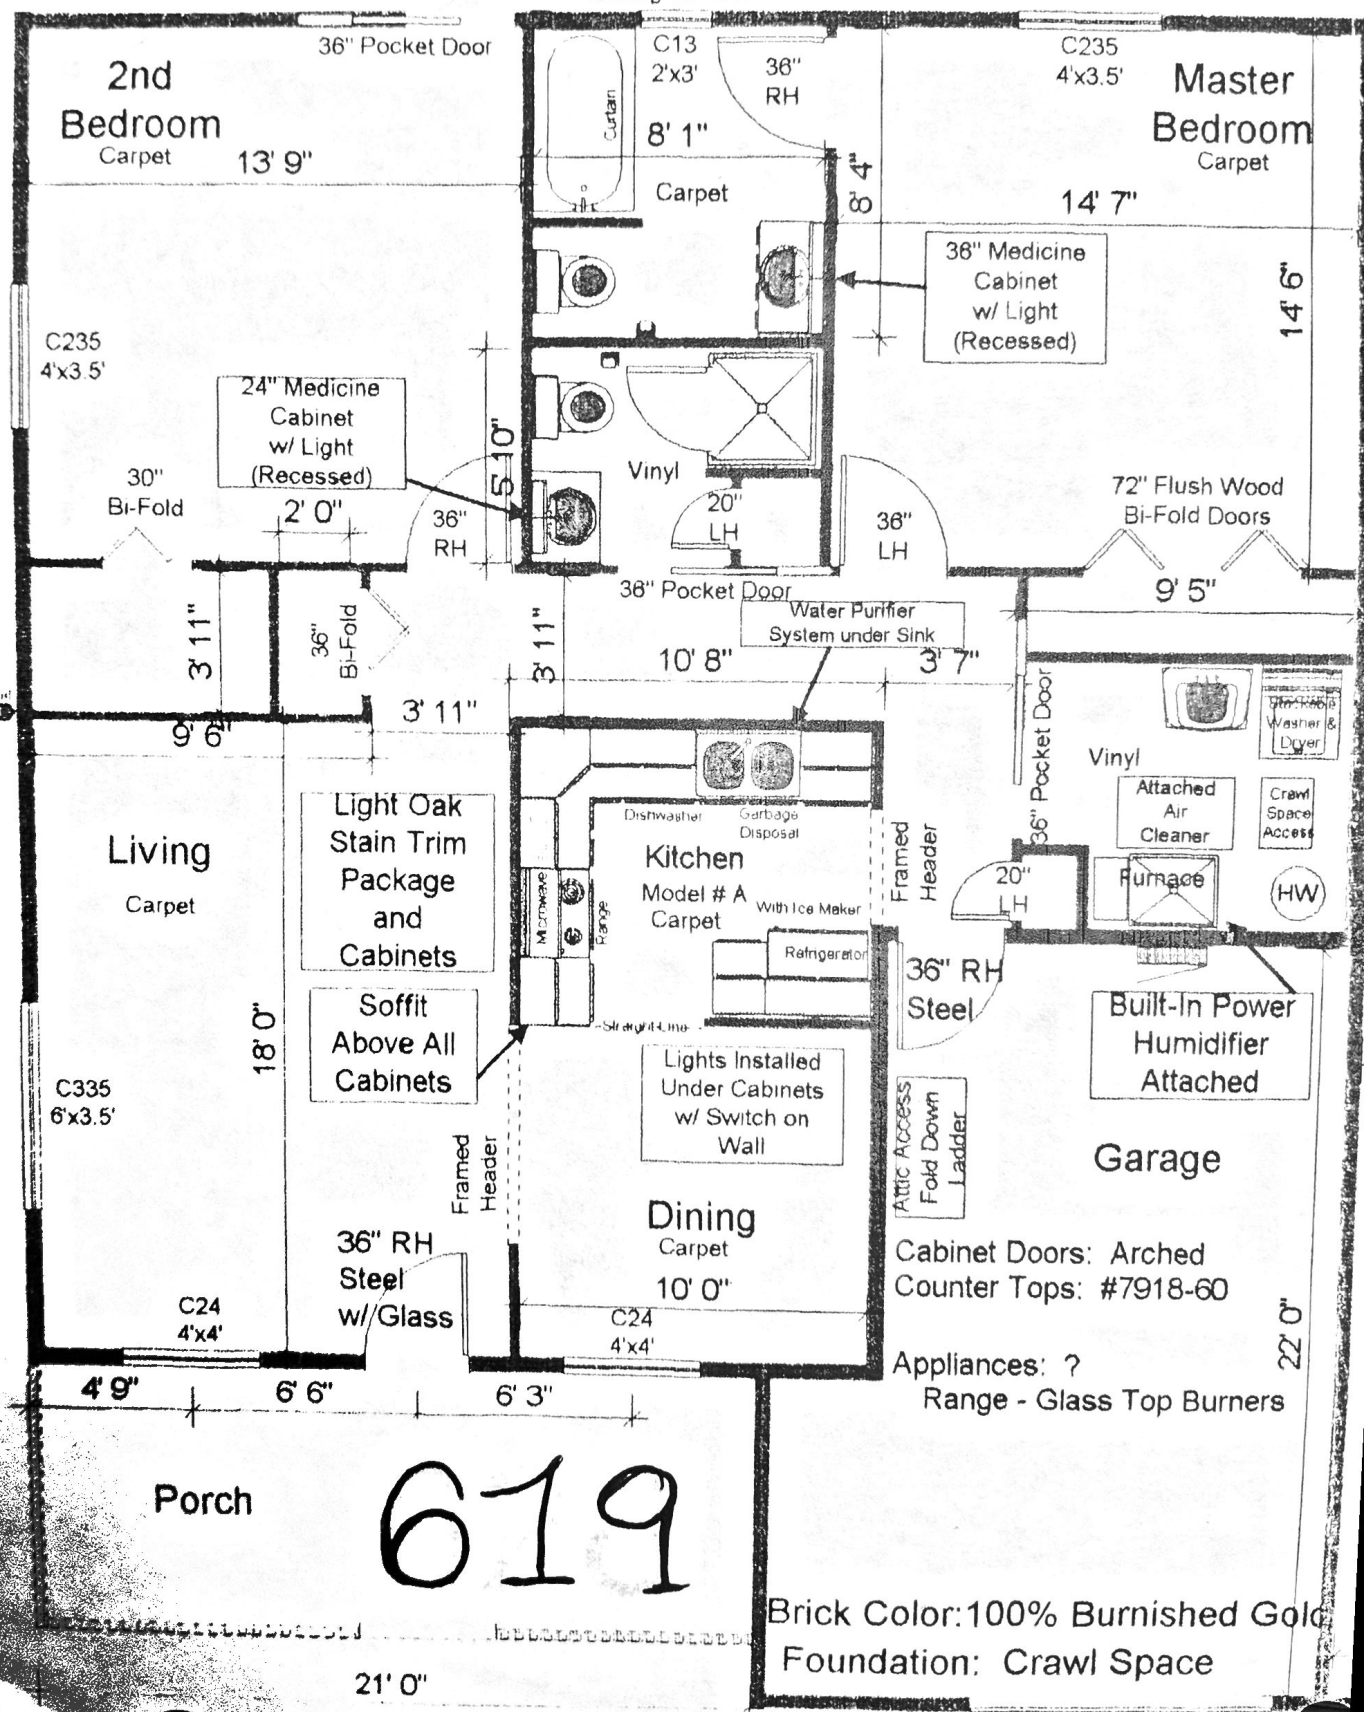

*Patio*

15' x 10'  
Concrete Patio

Current as of

SCALE: 1/4"

**H&D QUALITY BUILDERS**

Planning for Towel Bar

619

Brick Color: 100% Burnished Gold  
Foundation: Crawl Space